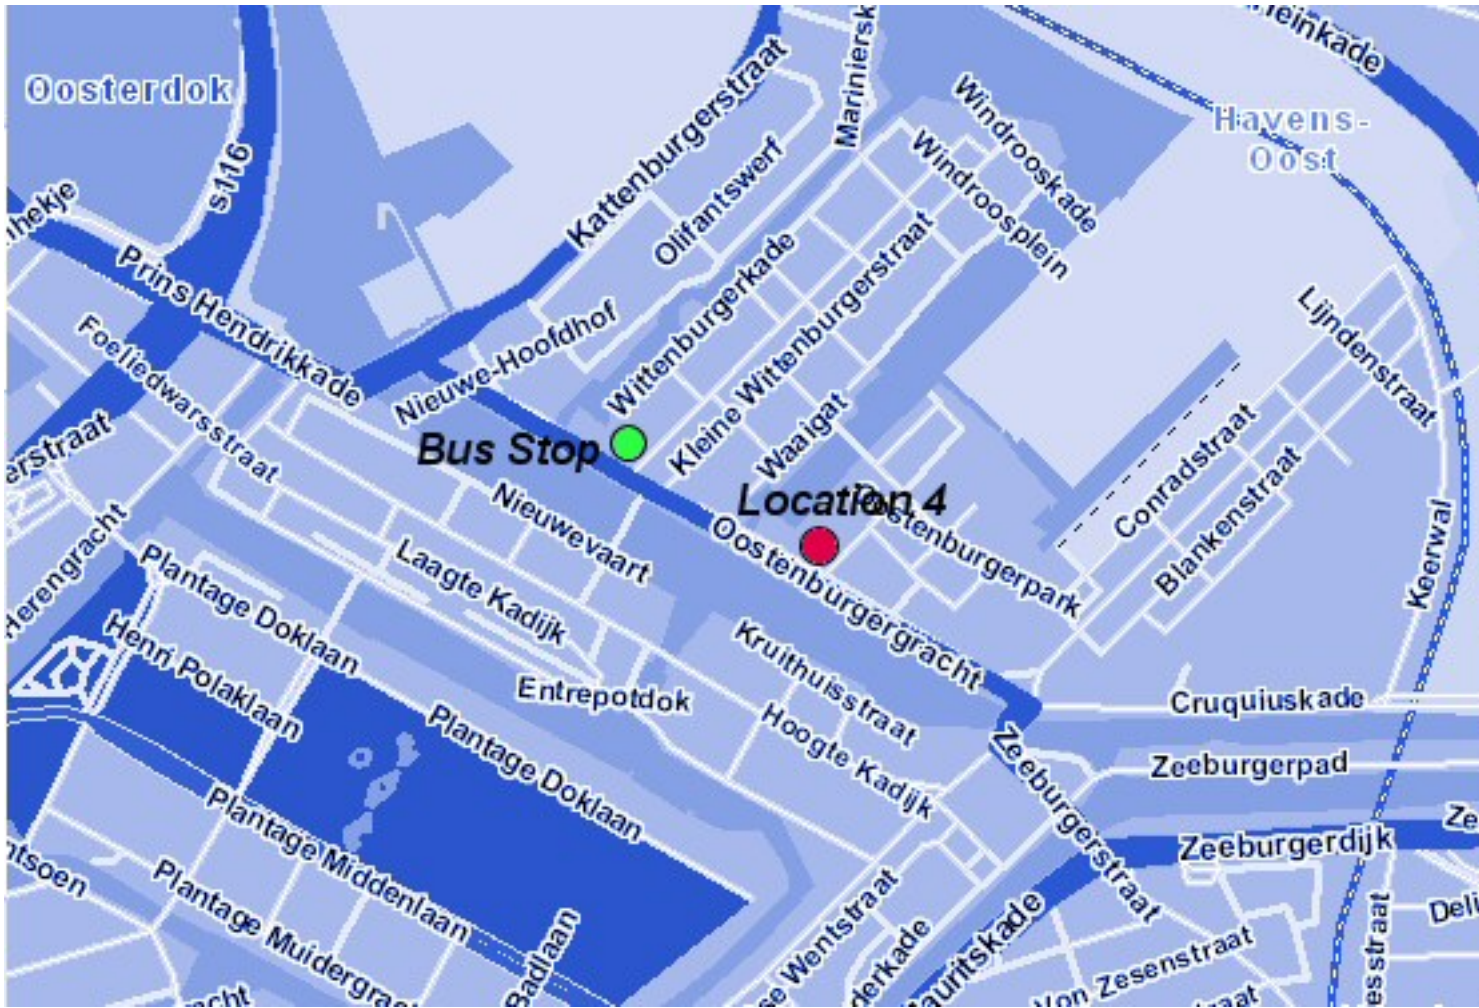

Location 4

By Anonymous

Published: 28 mai 2007 - 5:49pm

Location 4 - Eastern Canalbelt busline 22 east, stop Wittenburgergracht