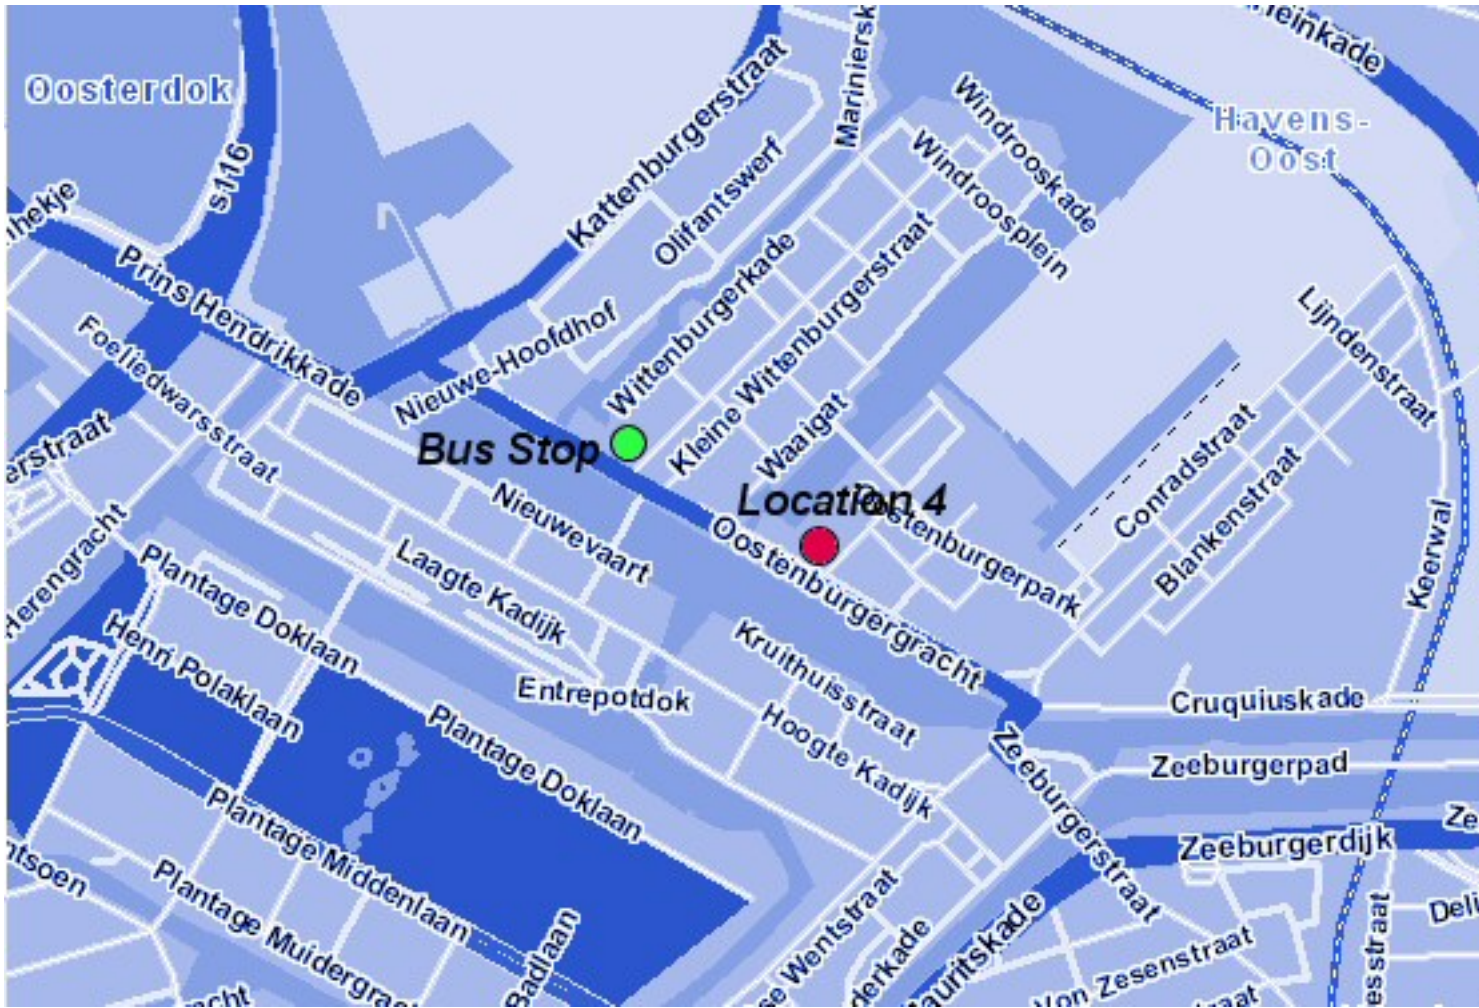

Location 4

By Anonymous

Published: 28 Mai 2007 - 5:49pm

Location 4 - Eastern Canalbelt busline 22 east, stop Wittenburgergracht